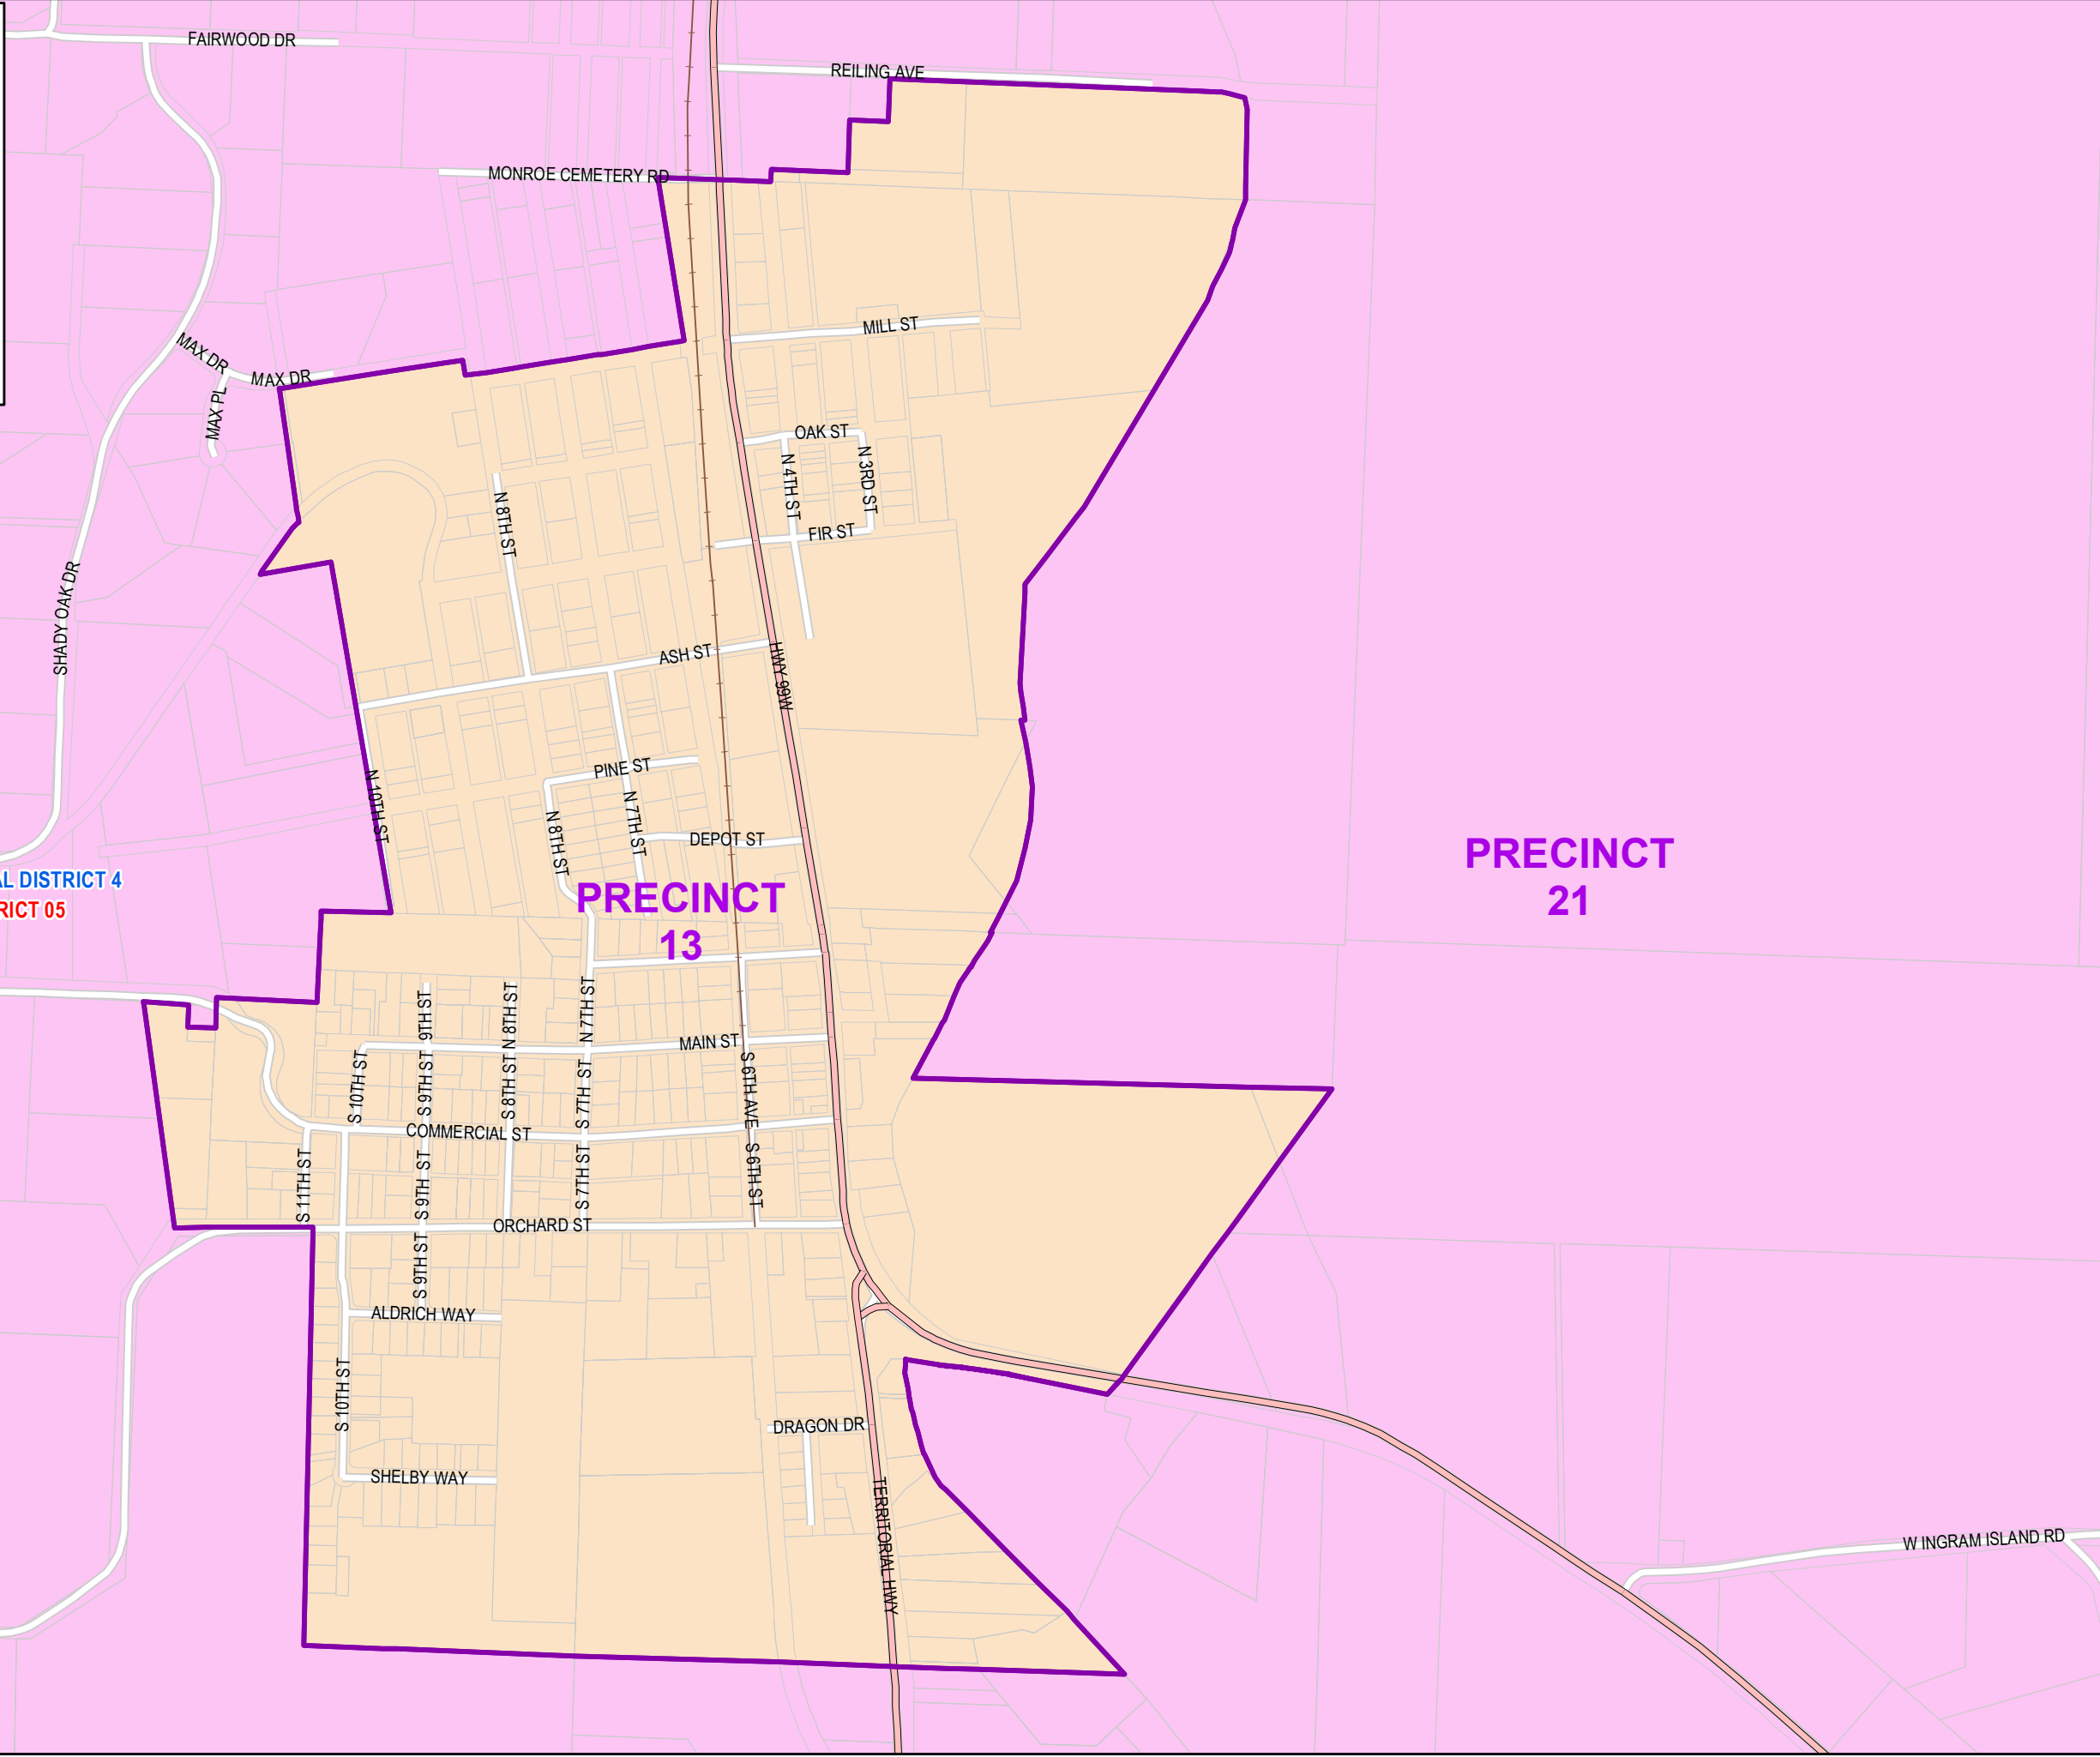

MONROE PRECINCTS

JANUARY 2022

HOUSE DISTRICT 10

US CONGRESSIONAL DISTRICT 4

SENATE DISTRICT 05

PRECINCT
13

PRECINCT
21

4/5/2022 S:\maps\POL\IT\CAL\LECT\ON\SmallCity\PrecinctMaps2022.mxd doug

- PRECINCT BOUNDARIES
- CONGRESSIONAL DISTRICT BOUNDARY
- STATE HOUSE DISTRICT BOUNDARY
- STATE SENATE DISTRICT BOUNDARY

Feet
1,600 800 0